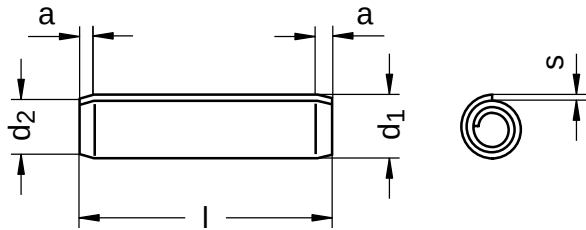

**ISO 8750**  
**Spiral spring pins**

Medium duty

Spring steel | bright | Cr(VI)-free

Diameter (d)	a	d <sub>1</sub>			d <sub>2</sub> max.	s nominal size
		nominal size	min.	max.		
2	0.7	2	2.13	2.25	1.90	1.9
3	0.9	3	3.15	3.30	2.90	4.2
4	1.1	4	4.20	4.40	3.90	7.6
5	1.3	5	5.25	5.50	4.85	11.5
6	1.5	6	6.25	6.50	5.85	16.8
8	2.0	8	8.30	8.63	7.80	30.0
10	2.5	10	10.35	10.80	9.75	48.0
12	3.0	12	12.40	12.85	11.70	67.0
14	3.5	14	14.45	14.95	13.60	-
16	4.0	16	16.45	17.00	15.60	-

nominal size	Length (l)	
	min.	max.
4	3.75	4.25
5	4.75	5.25
6	5.75	6.25
8	7.75	8.25
10	9.75	10.25
12	11.50	12.50
14	13.50	14.50
16	15.50	16.50
18	17.50	18.50
20	19.50	20.50
22	21.50	22.50
24	23.50	24.50

nominal size	Length (l)	
	min.	max.
75	74.25	75.75
80	79.25	80.75
85	84.25	85.75
90	89.25	90.75
95	94.25	95.75
100	99.25	100.75
120	119.25	120.75
140	139.25	140.75
160	159.25	160.75
180	179.25	180.75

All technical data refer to the measure mm

• Combinations available in the eShop | Other sizes on request

All technical data refer to the measure mm