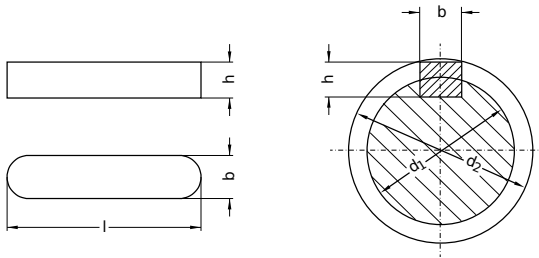

DIN 6885

Parallel keys

Form A: round-ended without drilling

Steel | bright | Cr(VI)-free

Diameter (d)	b nominal size	d ₁		d ₂ min.	h nominal size
		min.	max.		
2 x 2	2	6	8	2.5	2
3 x 3	3	8	10	3.5	3
4 x 4	4	10	12	4.0	4
5 x 5	5	12	17	5.0	5
6 x 6	6	17	22	6.0	6
8 x 7	8	22	30	8.0	7
10 x 8	10	30	38	8.0	8
12 x 8	12	38	44	8.0	8
14 x 9	14	44	50	9.0	9
16 x 10	16	50	58	11.0	10
18 x 11	18	58	65	11.0	11
20 x 12	20	65	75	12.0	12
22 x 14	22	75	85	14.0	14
25 x 14	25	85	95	14.0	14
28 x 16	28	95	110	16.0	16
32 x 18	32	110	130	18.0	18
36 x 20	36	130	150	21.0	20
40 x 22	40	150	170	23.0	22

All technical data refer to the measure mm

DIN 6885

Parallel keys

Form A: round-ended without drilling

Steel | bright | Cr(VI)-free

nominal size	Length (l)	
	min.	max.
8	7.80	8.20
10	9.80	10.20
12	11.80	12.20
14	13.80	14.20
16	15.80	16.20
18	17.80	18.20
20	19.80	20.20
22	21.80	22.20
25	24.80	25.20
28	27.80	28.20
30	29.75	30.25
32	31.70	32.30

nominal size	Length (l)	
	min.	max.
36	35.70	36.30
40	39.70	40.30
45	44.70	45.30
50	49.70	50.30
56	55.70	56.30
60	59.70	60.30
63	62.70	63.30
70	69.70	70.30
80	79.70	80.30
90	89.50	90.50
100	99.50	100.50
110	109.50	110.50

Diameter (d)	Length (l)																	
	60	63	70	80	90	100	110	120	125	130	140	160	180	200	220	250	280	350
2 x 2																		
3 x 3																		
4 x 4																		
5 x 5																		
6 x 6		●	●															
8 x 7	●	●	●	●	●	●												
10 x 8	●	●	●	●	●	●	●											
12 x 8	●	●	●	●	●	●	●	●			●							
14 x 9	●	●	●	●	●	●	●				●							
16 x 10	●	●	●	●	●	●	●	●				●						
18 x 11		●	●	●	●	●	●	●					●	●				
20 x 12		●	●	●	●	●	●	●	●			●	●	●				
22 x 14			●			●					●				●	●		
25 x 14						●	●		●		●	●	●	●			●	
28 x 16						●	●			●		●	●		●		●	
32 x 18						●					●	●	●			●		
36 x 20																●		
40 x 22														●		●		●