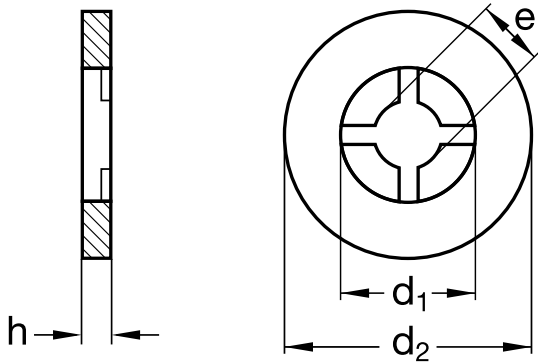

B 53061
Lock washers

Plastic Natural polyamide | Cr(VI)-free

| Diameter (d) | d ₁ nominal size | d ₂ nominal size | e nominal size | h nominal size | Pitch (P) |
|--------------|-----------------------------|-----------------------------|----------------|----------------|-----------|
| M4 | 5 | 9 | 3.4 | 1.0 | 0.70 |
| M5 | 7 | 10 | 4.5 | 1.0 | 0.80 |
| M6 | 9 | 12.5 | 5.5 | 1.5 | 1.00 |
| M8 | 11 | 16 | 7.0 | 1.5 | 1.25 |

All technical data refer to the measure mm