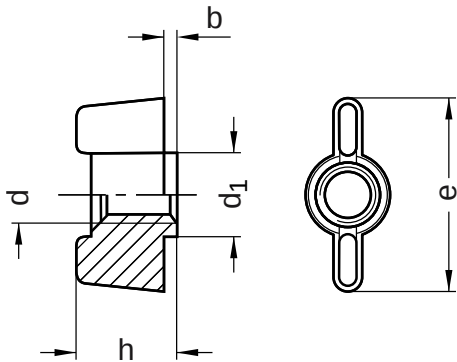

B 318
Wing nuts

Plastic Polyamide white | Cr(VI)-free | Metric thread

| Diameter (d) | b nominal size | d ₁ nominal size | e nominal size | h nominal size | Pitch (P) |
|--------------|----------------|-----------------------------|----------------|----------------|-----------|
| M4 | 1.5 | 12 | 26 | 12 | 0.7 |
| M5 | 1.5 | 12 | 26 | 13 | 0.8 |
| M6 | 1.5 | 12 | 26 | 13 | 1.0 |

All technical data refer to the measure mm